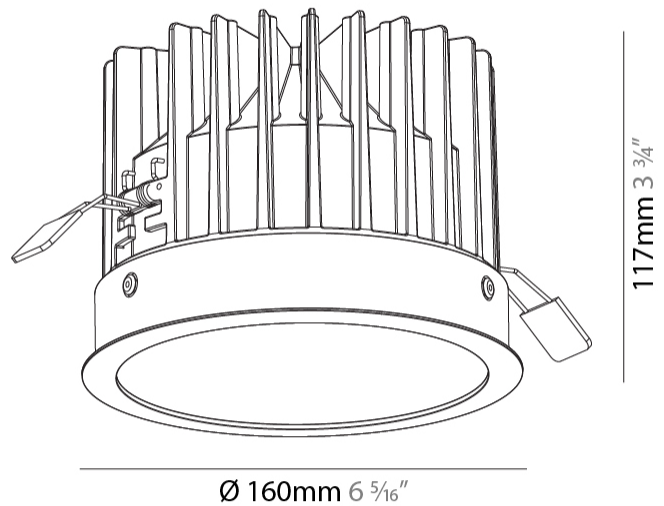

GENERAL

Series: Oiko
Subseries: Oiko Standard
Brand: Prolicht
Division: Architectural
Mounting Type: Recessed
Mounting Location: Ceiling
Subcategory: Downlight

PHYSICAL

Shape: Round
Diameter (mm): 160
Diameter (in): 6 5/16
Height (mm): 117
Height (in): 4 5/8
Ceiling Thickness (mm): 10 / 12.5 / 15
Ceiling Thickness (in): 3/8 or 1/2 or 9/16
Min. Recessing Depth (mm): 130
Min. Recessing Depth (in): 5 1/8
Light Distribution: Downlight
Weight (kg): 0.98
Weight (lbs): 2.16
Fixture Finish: SSR / BKV / CWI / CRY / HAB / UFT / ITA / RUA / FTG / MYG / LOD / PUS / FRO / FUP / KIA / POP / BLS / SPG / MEY / GOH / GUM / CHC / COM / ABZ / JAG / OBR / MOS / ROR
Fixture Material: Aluminum Die Cast
Cut-out Measurements: D. - 155mm / 6 1/8"

ELECTRICAL

Lamp Type: LED (Zhaga Standard)
Input Wattage (W): 36.4
Total Output Wattage (W): 34
Dimming: Tri-Mode (Non-Dimming and Phase Dimming (120Vac only) and 0-10V Dimming)
Driver Included: No
Driver Location: Recessed Housing
Driver Type: Constant Current - Universal
Housing: See components
Input Voltage (V): 120 - 277
Constant Current (MA): 1050

LED

Number of LEDs: 1
Color Temperature (°K): 3000 / 3500 / 4000
Max. Delivered Lumen (lm): 2940 / 3061 / 3123
CRI: >90 CRI
Efficiency (%): 81 / 80 / 75
Lamp Life (hrs): 50000

OPTICAL

Reflector°: 17 / 30 / 50

RATINGS AND CERTIFICATIONS

Certified By: Certified for North American Standards
IP rating: IP20